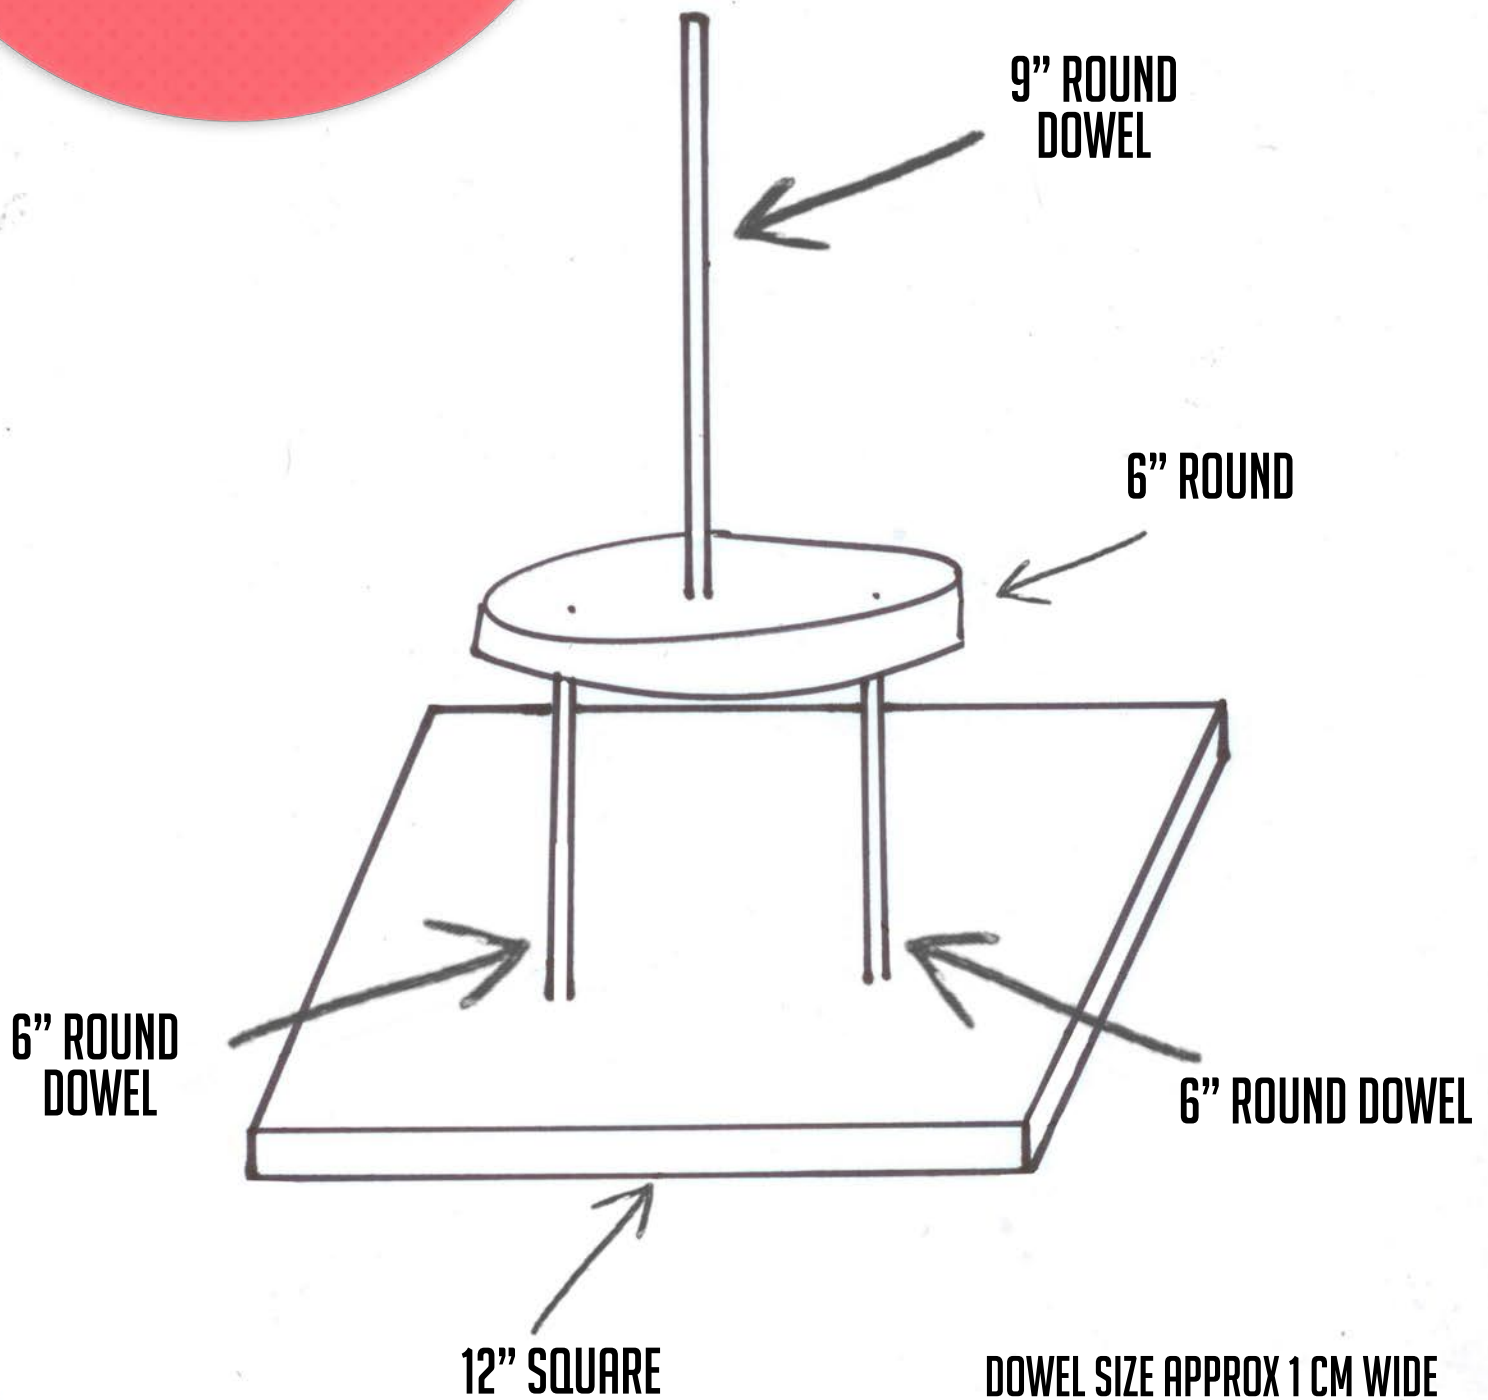

# SANTA CLAUS CAKE STAND GUIDE

## Santa's Head

Santa's head is created with a 5cm x 7cm oval (polystyrene egg) which can be purchased from <http://www.dummiesdirect.co.uk/>